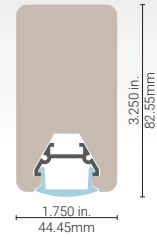

Wood Series

Dimensional drawing